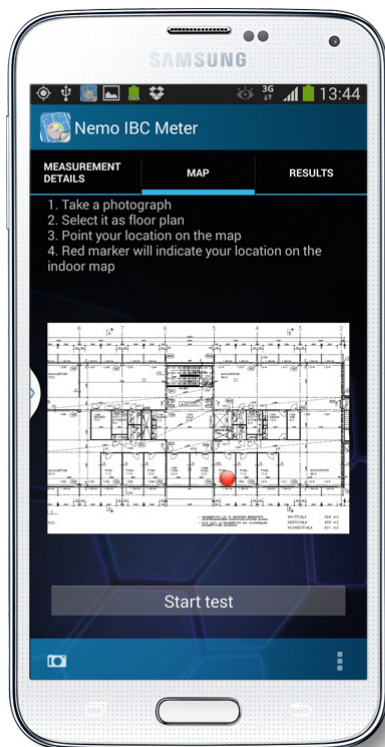

Nemo In-Building Coverage Meter

A fast 'check and test' tool for indoor coverage and performance

Nemo product family provides you with smart and discreet solutions for thorough and advanced measurement and optimization of the wireless air interface and mobile application QoS/QoE. Nemo In-Building Coverage Meter is an Android-based tool for quick indoor network testing.

Nemo In-Building Coverage Meter

Highlights

- Quick and easy to use solution for indoor network coverage testing.
- Highly suitable for operators' sales executives to verify how well the network performs in measured premises.
- Easy to read visual display of results
- Possibility to use floor plans to pinpoint the location of the test.
- Measurement data can be uploaded to central server or emailed to a customer as a report.
- All measurement details are collected to Nemo file folder for later analysis.

Anite

Instant results and reporting of network performance

Nemo In-Building Coverage Meter (IBC Meter) is a fast and easy to use Android application for instantly testing indoor coverage and performance. It is a custom-made tool for operators' corporate sales executives, needing to verify how well the network performs in premises. Once measurements are complete and a description of the different network layers is given, Nemo IBC Meter creates a report which can be forwarded to the team responsible for network performance. The data can also be further refined and visualized in Anite's Nemo Analyze post-processing tool or in any other post-processing tool supporting the Nemo file format.

Use Case 1: Sales meeting

Use Case 2: Office visit

Supported by the latest Android terminals

Nemo In-Building Coverage Meter is supported on the latest Android-based terminals, such as, Samsung Galaxy Note 4 and Samsung Galaxy S5. Nemo IBCM supports the measuring and monitoring of GSM, WCDMA, and LTE.