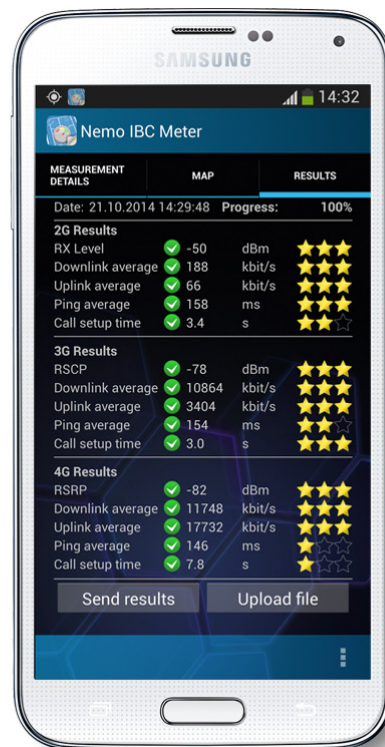

Nemo In-Building Coverage Meter

A fast 'check and test' tool for indoor coverage and performance

Nemo product family provides you with smart and discreet solutions for thorough and advanced measurement and optimization of the wireless air interface and mobile application QoS/QoE. Nemo In-Building Coverage Meter is an Android-based tool for quick indoor network testing.

Nemo In-Building Coverage Meter

Highlights

- Quick and easy to use solution for indoor network coverage testing.
- Highly suitable for operators' sales executives to verify how well the network performs in measured premises.
- Easy to read visual display of results
- Possibility to use floor plans to pinpoint the location of the test.
- Measurement data can be uploaded to central server or emailed to a customer as a report.
- All measurement details are collected to Nemo file folder for later analysis.

Anite

Instant results and reporting of network performance

Nemo In-Building Coverage Meter (IBC Meter) is a fast and easy to use Android application for instantly testing indoor coverage and performance. It is a custom-made tool for operators' corporate sales executives, needing to verify how well the network performs in premises. Once measurements are complete and a description of the different network layers is given, Nemo IBC Meter creates a report which can be forwarded to the team responsible for network performance. The data can also be further refined and visualized in Anite's Nemo Analyze post-processing tool or in any other post-processing tool supporting the Nemo file format.

Use Case 1: Sales meeting

Use Case 2: Office visit

Supported by the latest Android terminals

Nemo In-Building Coverage Meter is supported on the latest Android-based terminals, such as, Samsung Galaxy Note 4 and Samsung Galaxy S5. Nemo IBCM supports the measuring and monitoring of GSM, WCDMA, and LTE.